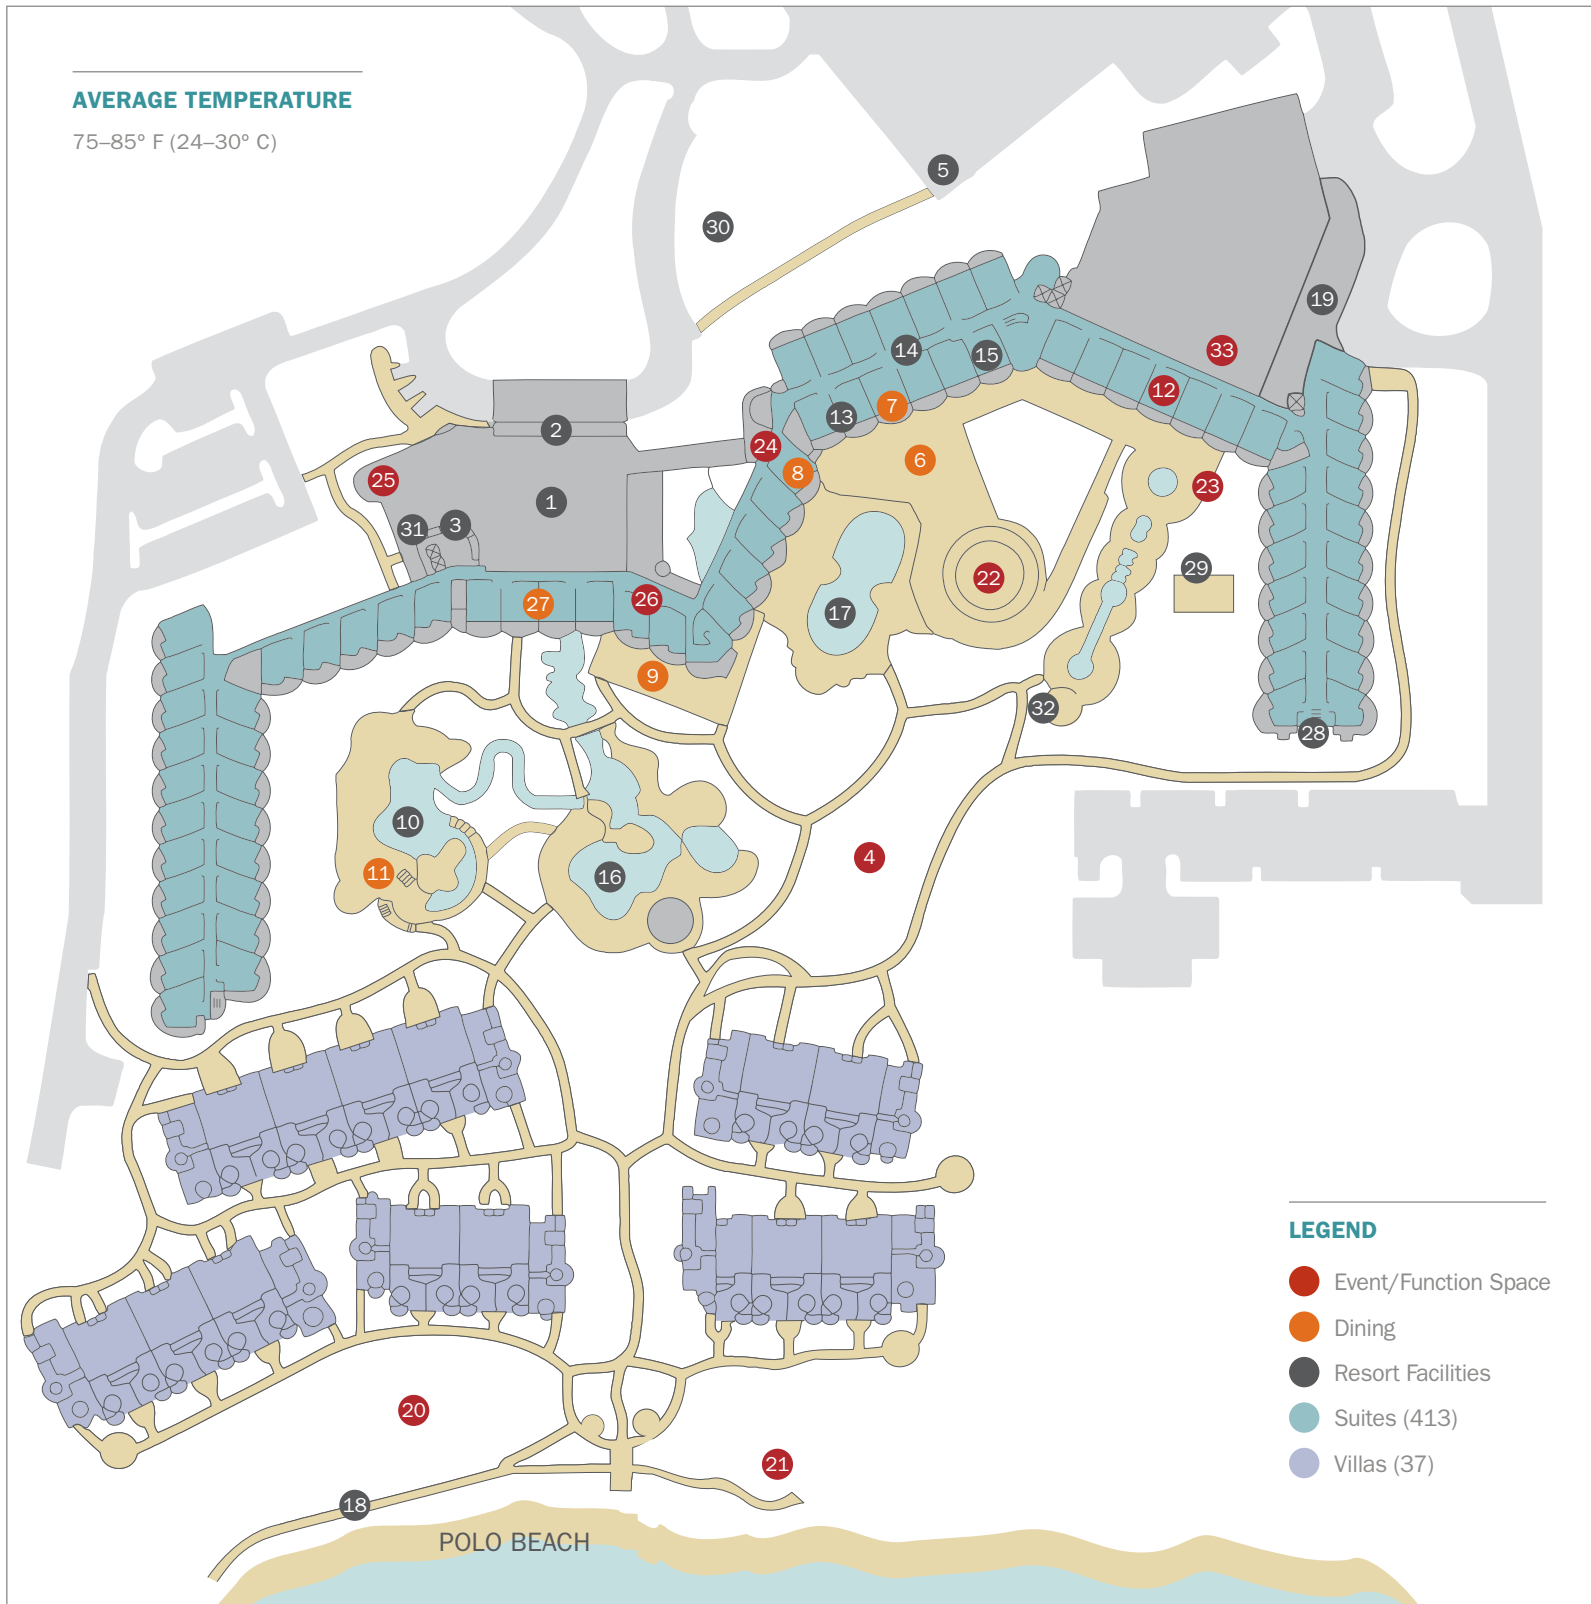

HOTEL AND GROUNDS

KEY LOCATIONS

- | | |
|-----------------------------------|---|
| 1. Lobby | 18. Beach Walk/Jogging Trail
(3 Miles/4.8 Kilometers Round-Trip) |
| 2. Porte-Cochère | 19. Makai Entrance &
Group Activity Entrance |
| 3. Concierge | 20. Polo Beach Lawn |
| 4. Paeahu Terrace | 21. Pacific Terrace |
| 5. Guest Parking | 22. Palm Court |
| 6. Kō (Signature Restaurant) | 23. Royal Fountain Terrace |
| 7. Caffè Ciao Bakery + Market | 24. Pacific Boardroom |
| 8. Kea Lani Restaurant | 25. Rotunda |
| 9. Nick's Fishmarket (Restaurant) | 26. Lobby Mezzanine |
| 10. Upper Pool & Water Slide | 27. LUANA (Lounge) |
| 11. AMA Bar & Grill | 28. Keiki Lani Kids Club |
| 12. Kea Lani Ballroom | 29. Culinary Garden |
| 13. 24-Hour Fitness Center | 30. Croquet Lawn |
| 14. Willow Stream Spa & Boutique | 31. Pacific Dream Photography |
| 15. Le Surf Wailea | 32. Gazebo |
| 16. Lower Lagoon Pool | 33. Lokelani/Lehua |
| 17. Adult Pool | |

MAP OF MAUI

Kahului Airport (OGG) is located 17 miles (27 kilometers) from Fairmont Kea Lani. Travel time by car is approximately 30 minutes.